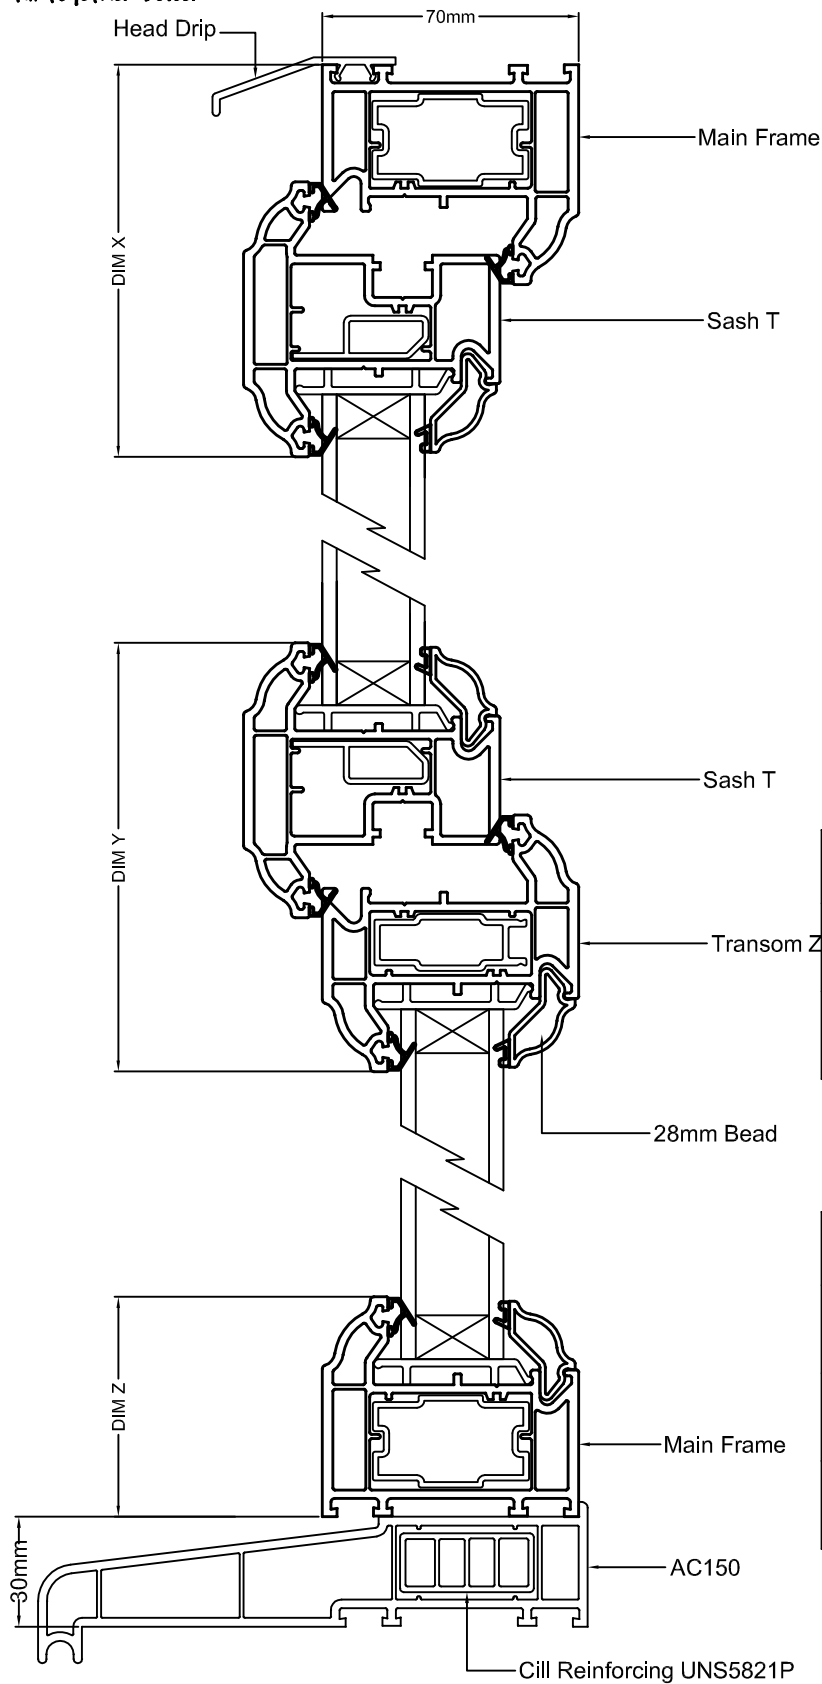

Outward Opening / Inward Glazed - Vertical Section

DIMENSION 'X'

FRAME	DIMENSION	DIM X
Thermalogik Frame (EWS 7701) with Sash T (EWS 7705)		97mm
Main Frame (EWS 7721) with Sash T (EWS 7705)		107mm
Large Main Frame (EWS 7706) with Sash T (EWS 7705)		122mm

DIMENSION 'Y'

FRAME	DIMENSION	DIM Y
Sash T (EWS 7705) with Transom Z (EWS 7703)		117mm
Sash T (EWS 7705) with Intermediate Transom Z (EWS 7723)		132mm

DIMENSION 'Z'

FRAME	DIMENSION	DIM Z
Thermalogik Frame (EWS 7701)		50mm
Intermediate Main Frame (EWS 7721)		60mm
Large Main Frame (EWS 7706)		75mm