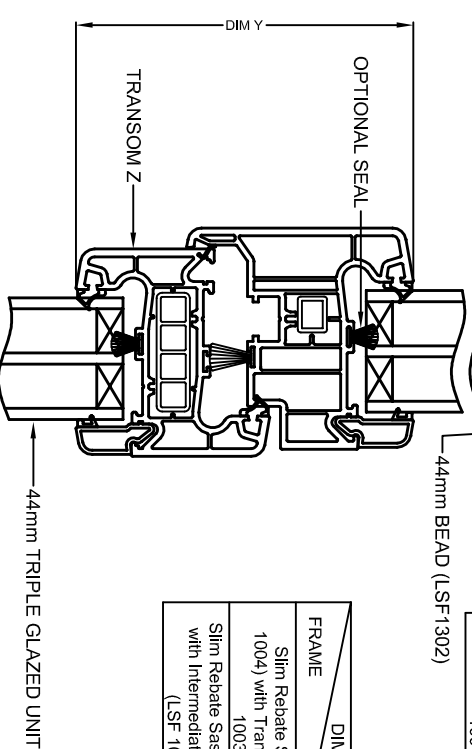

Outward Opening / Inward Glazed - Vertical Section

Slim Rebate Sash Casement Double Glazed

DIMENSION 'X':

FRAME	DIMENSION	DIM X
Main Frame (LSF 1021) with Slim Rebate Sash (LSF 1004)		107mm
Large Main Frame (LSF 1006) with Slim Rebate Sash (LSF 1004)		122mm

DIMENSION 'Y':

FRAME	DIMENSION	DIM Y
Slim Rebate Sash (LSF 1004) with Transom Z (LSF 1003)		122mm
Slim Rebate Sash (LSF 1004) with Intermediate Transom Z (LSF 1023)		137mm

DIMENSION 'Z':

FRAME	DIMENSION	DIM Z
Main Frame (LSF 1021)		55mm
Large Main Frame (LSF 1006)		70mm

Outward Opening / Inward Glazed - Vertical Section

Slim Rebate Sash Casement Triple Glazed

DIMENSION 'X':

FRAME	DIMENSION	DIM X
Main Frame (LSF 1021) with Slim Rebate Sash (LSF 1004)		107mm
Large Main Frame (LSF 1006) with Slim Rebate Sash (LSF 1004)		122mm