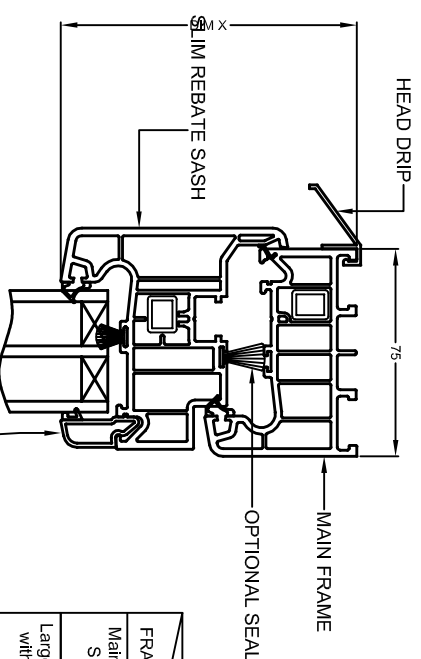

Outward Opening / Inward Glazed - Vertical Section

Slim Rebate Sash Casement Double Glazed

DIMENSION 'X':

FRAME	DIMENSION	DIM X
Main Frame (LSF 1021) with Slim Rebate Sash (LSF 1004)		107mm
Large Main Frame (LSF 1006) with Slim Rebate Sash (LSF 1004)		122mm

DIMENSION 'Y':

FRAME	DIMENSION	DIM Y
Slim Rebate Sash (LSF 1004) with Transom Z (LSF 1003)		122mm
Slim Rebate Sash (LSF 1004) with Intermediate Transom Z (LSF 1023)		137mm

DIMENSION 'Z':

FRAME	DIMENSION	DIM Z
Main Frame (LSF 1021)		55mm
Large Main Frame (LSF 1006)		70mm

Outward Opening / Inward Glazed - Vertical Section

Slim Rebate Sash Casement Triple Glazed

DIMENSION 'X':

FRAME	DIMENSION	DIM X
Main Frame (LSF 1021) with Slim Rebate Sash (LSF 1004)		107mm
Large Main Frame (LSF 1006) with Slim Rebate Sash (LSF 1004)		122mm