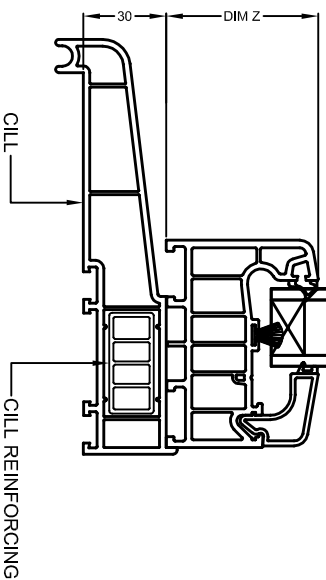

Outward Opening / Inward Glazed - Vertical Section

Slim Rebate Sash Casement Double Glazed

DIMENSION 'X':

FRAME	DIMENSION	DIM X
Main Frame (LSF 1021) with Slim Rebate Sash (LSF 1004)		107mm
Large Main Frame (LSF 1006) with Slim Rebate Sash (LSF 1004)		122mm

DIMENSION 'Y':

FRAME	DIMENSION	DIM Y
Slim Rebate Sash (LSF 1004) with Transom Z (LSF 1003)		122mm
Slim Rebate Sash (LSF 1004) with Intermediate Transom Z (LSF 1023)		137mm

DIMENSION 'Z':

FRAME	DIMENSION	DIM Z
Main Frame (LSF 1021)		55mm
Large Main Frame (LSF 1006)		70mm

Outward Opening / Inward Glazed - Vertical Section

Slim Rebate Sash Casement Triple Glazed

DIMENSION 'X':

FRAME	DIMENSION	DIM X
Main Frame (LSF 1021) with Slim Rebate Sash (LSF 1004)		107mm
Large Main Frame (LSF 1006) with Slim Rebate Sash (LSF 1004)		122mm