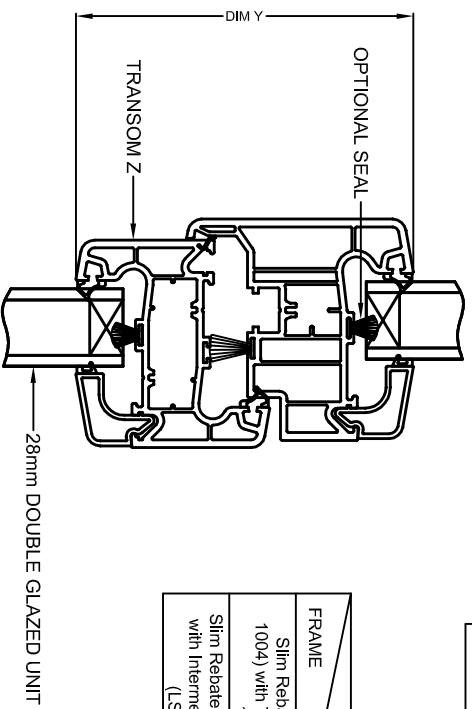

Outward Opening / Inward Glazed - Vertical Section

Slim Rebate Sash Casement Double Glazed

DIMENSION 'X':

FRAME	DIMENSION	DIM X
Main Frame (LSF 1021) with Slim Rebate Sash (LSF 1004)		107mm
Large Main Frame (LSF 1006) with Slim Rebate Sash (LSF 1004)		122mm

DIMENSION 'Y':

FRAME	DIMENSION	DIM Y
Slim Rebate Sash (LSF 1004) with Transom Z (LSF 1003)		122mm
Slim Rebate Sash (LSF 1004) with Intermediate Transom Z (LSF 1023)		137mm

DIMENSION 'Z':

FRAME	DIMENSION	DIM Z
Main Frame (LSF 1021)		55mm
Large Main Frame (LSF 1006)		70mm

Outward Opening / Inward Glazed - Vertical Section

Slim Rebate Sash Casement Triple Glazed

DIMENSION 'X':

FRAME	DIMENSION	DIM X
Main Frame (LSF 1021) with Slim Rebate Sash (LSF 1004)		107mm
Large Main Frame (LSF 1006) with Slim Rebate Sash (LSF 1004)		122mm