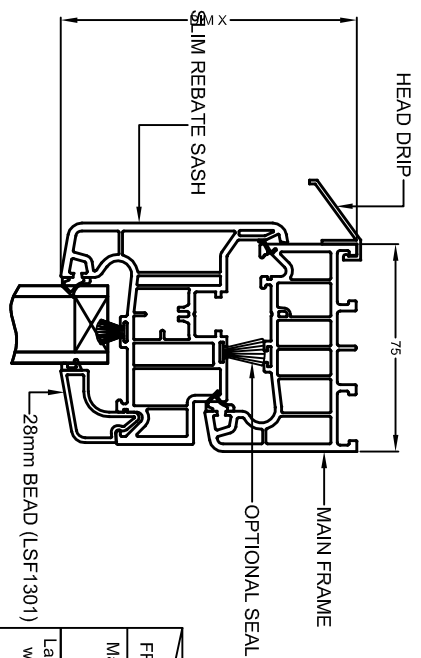

Outward Opening / Inward Glazed - Vertical Section

Slim Rebate Sash Casement Double Glazed

DIMENSION 'X':

FRAME	DIMENSION	DIM X
Main Frame (LSF 1021) with Slim Rebate Sash (LSF 1004)		107mm
Large Main Frame (LSF 1006) with Slim Rebate Sash (LSF 1004)		122mm

DIMENSION 'Y':

FRAME	DIMENSION	DIM Y
Slim Rebate Sash (LSF 1004) with Transom Z (LSF 1003)		122mm
Slim Rebate Sash (LSF 1004) with Intermediate Transom Z (LSF 1023)		137mm

DIMENSION 'Z':

FRAME	DIMENSION	DIM Z
Main Frame (LSF 1021)		55mm
Large Main Frame (LSF 1006)		70mm

Outward Opening / Inward Glazed - Vertical Section

Slim Rebate Sash Casement Triple Glazed

DIMENSION 'X':

FRAME	DIMENSION	DIM X
Main Frame (LSF 1021) with Slim Rebate Sash (LSF 1004)		107mm
Large Main Frame (LSF 1006) with Slim Rebate Sash (LSF 1004)		122mm