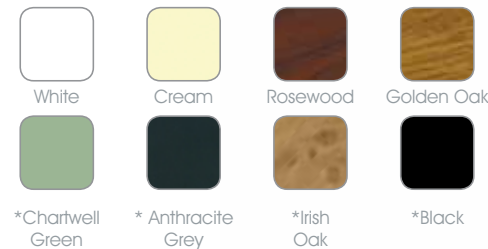

## Standard frame colour options

Other colours are available on extended lead times

## Colour options

\*Colours on extended lead time

Bespoke colours such as Chartwell Green can add character to your home, as shown on this stunning gable design with front canopy