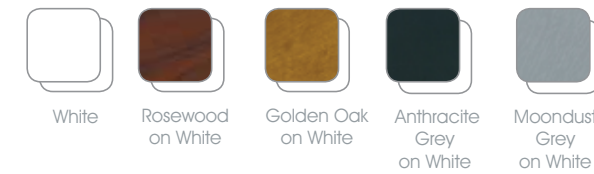

## Create your own look

Skypod is available in a wide range of sizes and colours, so you can create a skylight that complements the individuality of your home. Self-cleaning, temperature controlled glass is included as standard.

## Standard frame colour options

Other colours are available on extended lead times