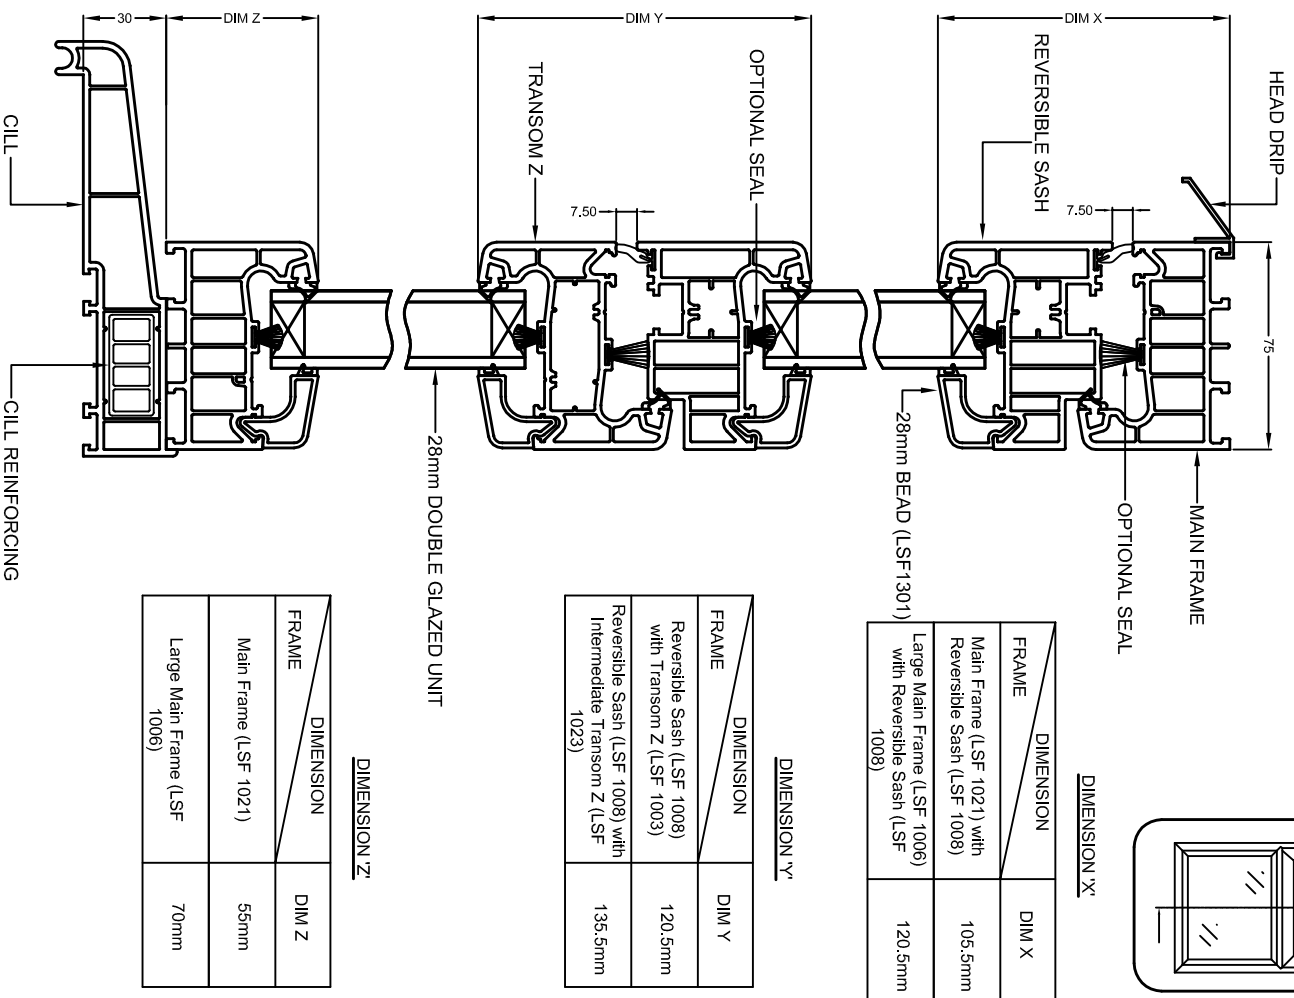

Outward Opening / Inward Glazed - Vertical Section

Flush Casement Double Glazed

**DIMENSION X:**

FRAME	DIMENSION	DIM X
Main Frame (LSF 1021) with Reversible Sash (LSF 1008)		105.5mm
Large Main Frame (LSF 1006) with Reversible Sash (LSF 1008)		120.5mm

**DIMENSION Y:**

FRAME	DIMENSION	DIM Y
Reversible Sash (LSF 1008) with Transom Z (LSF 1003)		120.5mm
Reversible Sash (LSF 1008) with Intermediate Transom Z (LSF 1023)		135.5mm

**DIMENSION Z:**

FRAME	DIMENSION	DIM Z
Main Frame (LSF 1021)		55mm
Large Main Frame (LSF 1006)		70mm

Outward Opening / Inward Glazed - Vertical Section

Flush Casement Triple Glazed

**DIMENSION X:**

FRAME	DIMENSION	DIM X
Main Frame (LSF 1021) with Reversible Sash (LSF 1008)		105.5mm
Large Main Frame (LSF 1006) with Reversible Sash (LSF 1008)		120.5mm