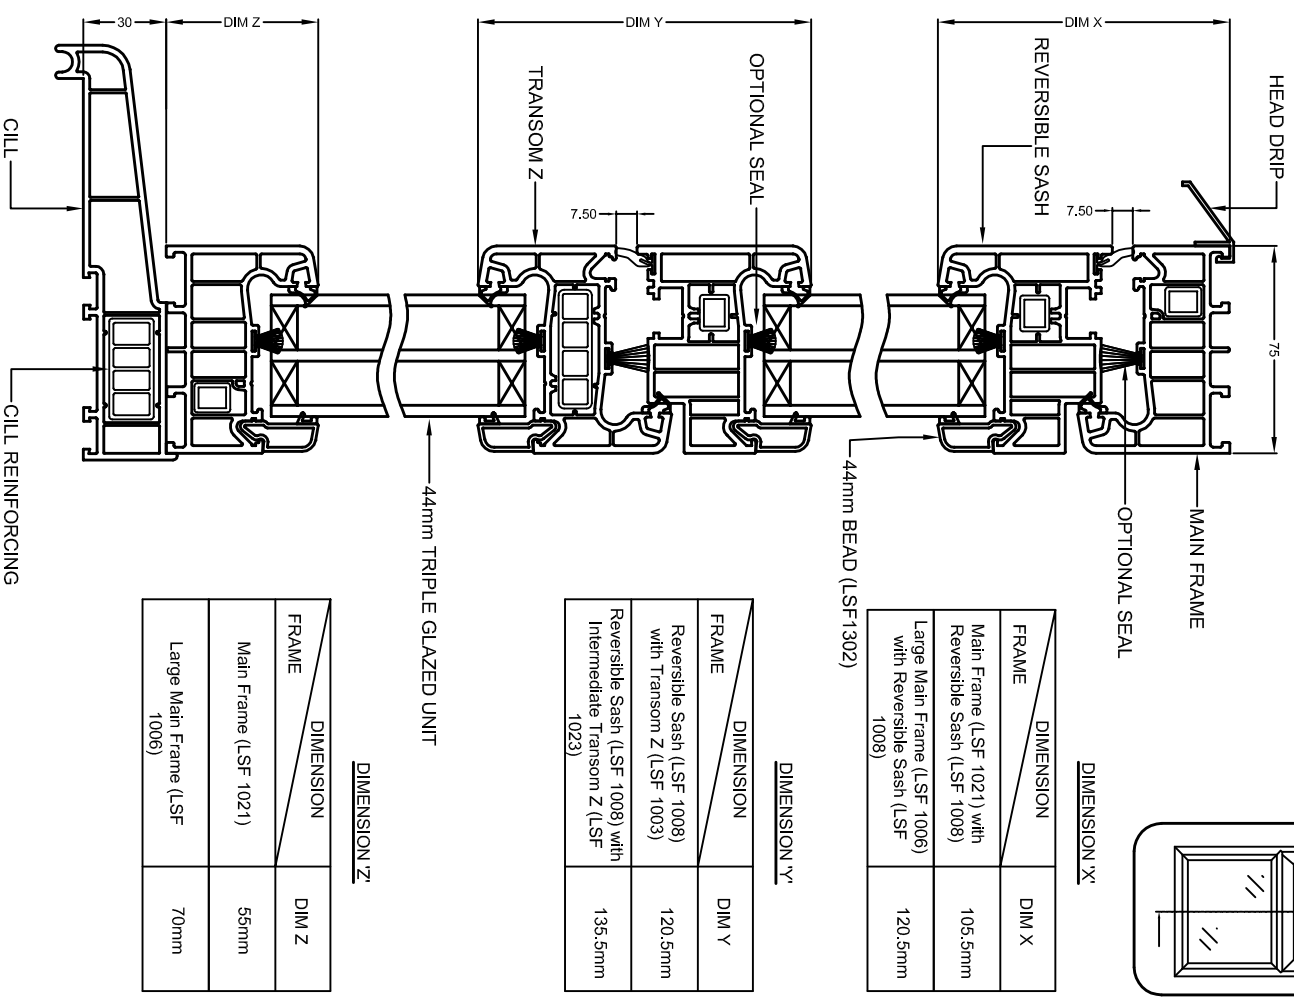

Outward Opening / Inward Glazed - Vertical Section

Flush Casement Double Glazed

**DIMENSION X:**

FRAME	DIMENSION	DIM X
Main Frame (LSF 1021) with Reversible Sash (LSF 1008)		105.5mm
Large Main Frame (LSF 1006) with Reversible Sash (LSF 1008)		120.5mm

**DIMENSION Y:**

FRAME	DIMENSION	DIM Y
Reversible Sash (LSF 1008) with Transom Z (LSF 1003)		120.5mm
Reversible Sash (LSF 1008) with Intermediate Transom Z (LSF 1023)		135.5mm

**DIMENSION Z:**

FRAME	DIMENSION	DIM Z
Main Frame (LSF 1021)		55mm
Large Main Frame (LSF 1006)		70mm

Outward Opening / Inward Glazed - Vertical Section

Flush Casement Triple Glazed

**DIMENSION X:**

FRAME	DIMENSION	DIM X
Main Frame (LSF 1021) with Reversible Sash (LSF 1008)		105.5mm
Large Main Frame (LSF 1006) with Reversible Sash (LSF 1008)		120.5mm