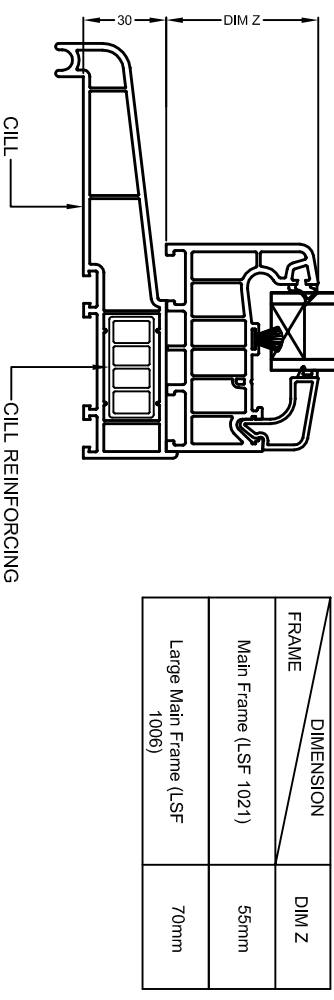

Outward Opening / Inward Glazed - Vertical Section

Standard Sash Casement Double Glazed

DIMENSION X:

FRAME	DIMENSION	DIM X
Main Frame (LSF 1021) with Sash T (LSF 1005)		102mm
Large Main Frame (LSF 1006) with Sash T (LSF 1005)		117mm

DIMENSION Y:

FRAME	DIMENSION	DIM Y
Sash T (LSF 1005) with Transom Z (LSF 1003)		117mm
Sash T (LSF 1005) with Intermediate Transom Z (LSF 1023)		132mm

DIMENSION Z:

FRAME	DIMENSION	DIM Z
Main Frame (LSF 1021)		55mm
Large Main Frame (LSF 1006)		70mm

Outward Opening / Inward Glazed - Vertical Section

Standard Sash Casement Triple Glazed

DIMENSION X:

FRAME	DIMENSION	DIM X
Main Frame (LSF 1021) with Sash T (LSF 1005)		102mm
Large Main Frame (LSF 1006) with Sash T (LSF 1005)		117mm