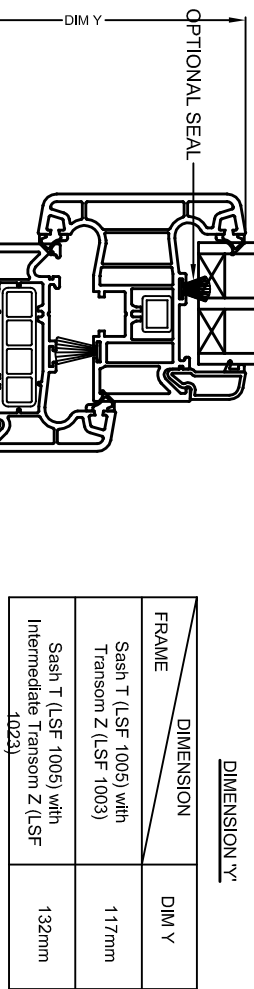

Outward Opening / Inward Glazed - Vertical Section

Standard Sash Casement Double Glazed

DIMENSION X:

FRAME	DIMENSION	DIM X
Main Frame (LSF 1021) with Sash T (LSF 1005)		102mm
Large Main Frame (LSF 1006) with Sash T (LSF 1005)		117mm

DIMENSION Y:

FRAME	DIMENSION	DIM Y
Sash T (LSF 1005) with Transom Z (LSF 1003)		117mm
Sash T (LSF 1005) with Intermediate Transom Z (LSF 1023)		132mm

DIMENSION Z:

FRAME	DIMENSION	DIM Z
Main Frame (LSF 1021)		55mm
Large Main Frame (LSF 1006)		70mm

Outward Opening / Inward Glazed - Vertical Section

Standard Sash Casement Triple Glazed

DIMENSION X:

FRAME	DIMENSION	DIM X
Main Frame (LSF 1021) with Sash T (LSF 1005)		102mm
Large Main Frame (LSF 1006) with Sash T (LSF 1005)		117mm