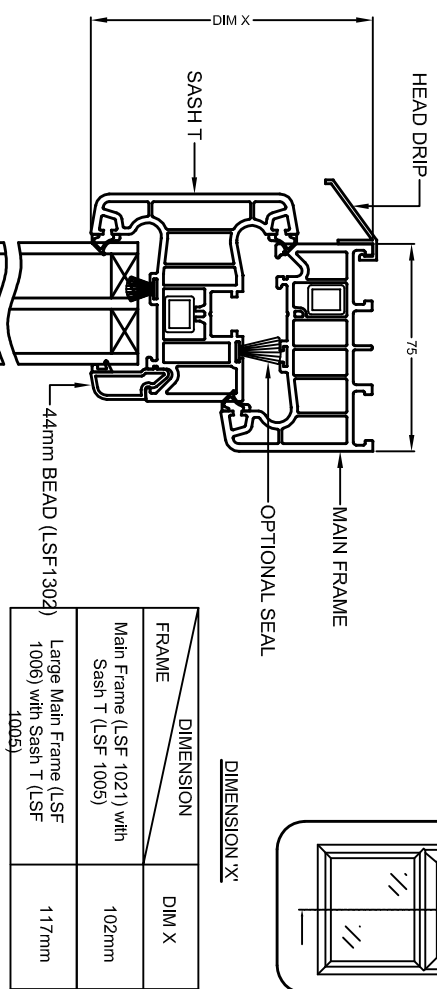

Outward Opening / Inward Glazed - Vertical Section

Standard Sash Casement Double Glazed

DIMENSION X:

FRAME	DIMENSION	DIM X
Main Frame (LSF 1021) with Sash T (LSF 1005)		102mm
Large Main Frame (LSF 1006) with Sash T (LSF 1005)		117mm

DIMENSION Y:

FRAME	DIMENSION	DIM Y
Sash T (LSF 1005) with Transom Z (LSF 1003)		117mm
Sash T (LSF 1005) with Intermediate Transom Z (LSF 1023)		132mm

DIMENSION Z:

FRAME	DIMENSION	DIM Z
Main Frame (LSF 1021)		55mm
Large Main Frame (LSF 1006)		70mm

Outward Opening / Inward Glazed - Vertical Section

Standard Sash Casement Triple Glazed

DIMENSION X:

FRAME	DIMENSION	DIM X
Main Frame (LSF 1021) with Sash T (LSF 1005)		102mm
Large Main Frame (LSF 1006) with Sash T (LSF 1005)		117mm