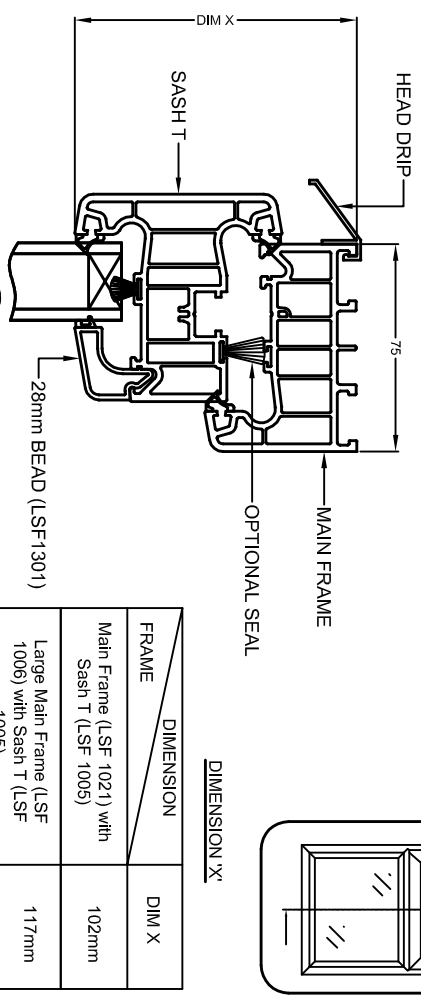

Outward Opening / Inward Glazed - Vertical Section

Standard Sash Casement Double Glazed

DIMENSION X:

FRAME	DIMENSION	DIM X
Main Frame (LSF 1021) with Sash T (LSF 1005)		102mm
Large Main Frame (LSF 1006) with Sash T (LSF 1005)		117mm

DIMENSION Y:

FRAME	DIMENSION	DIM Y
Sash T (LSF 1005) with Transom Z (LSF 1003)		117mm
Sash T (LSF 1005) with Intermediate Transom Z (LSF 1023)		132mm

DIMENSION Z:

FRAME	DIMENSION	DIM Z
Main Frame (LSF 1021)		55mm
Large Main Frame (LSF 1006)		70mm

Outward Opening / Inward Glazed - Vertical Section

Standard Sash Casement Triple Glazed

DIMENSION X:

FRAME	DIMENSION	DIM X
Main Frame (LSF 1021) with Sash T (LSF 1005)		102mm
Large Main Frame (LSF 1006) with Sash T (LSF 1005)		117mm