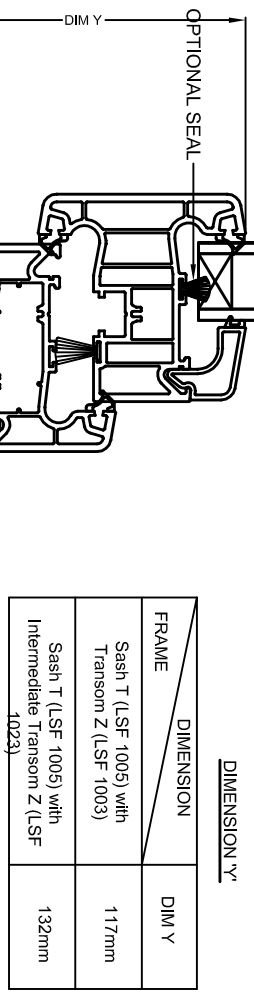

Outward Opening / Inward Glazed - Vertical Section

Standard Sash Casement Double Glazed

DIMENSION X:

FRAME	DIMENSION	DIM X
Main Frame (LSF 1021) with Sash T (LSF 1005)		102mm
Large Main Frame (LSF 1006) with Sash T (LSF 1005)		117mm

DIMENSION Y:

FRAME	DIMENSION	DIM Y
Sash T (LSF 1005) with Transom Z (LSF 1003)		117mm
Sash T (LSF 1005) with Intermediate Transom Z (LSF 1023)		132mm

DIMENSION Z:

FRAME	DIMENSION	DIM Z
Main Frame (LSF 1021)		55mm
Large Main Frame (LSF 1006)		70mm

Outward Opening / Inward Glazed - Vertical Section

Standard Sash Casement Triple Glazed

DIMENSION X:

FRAME	DIMENSION	DIM X
Main Frame (LSF 1021) with Sash T (LSF 1005)		102mm
Large Main Frame (LSF 1006) with Sash T (LSF 1005)		117mm