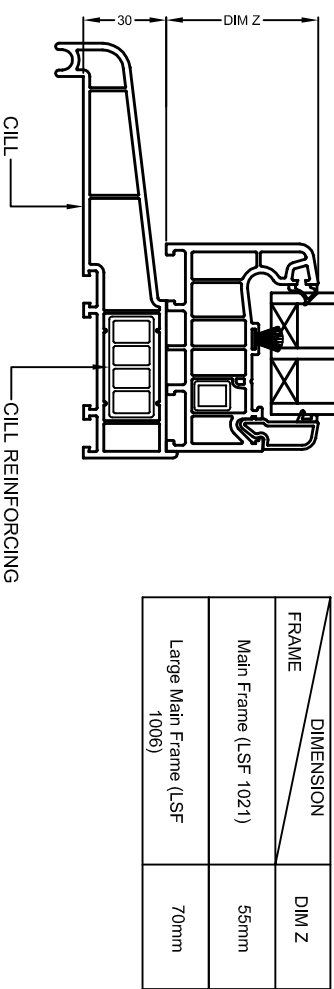

Outward Opening / Inward Glazed - Vertical Section

Standard Sash Casement Double Glazed

DIMENSION X:

FRAME	DIMENSION	DIM X
Main Frame (LSF 1021) with Sash T (LSF 1005)		102mm
Large Main Frame (LSF 1006) with Sash T (LSF 1005)		117mm

DIMENSION Y:

FRAME	DIMENSION	DIM Y
Sash T (LSF 1005) with Transom Z (LSF 1003)		117mm
Sash T (LSF 1005) with Intermediate Transom Z (LSF 1023)		132mm

DIMENSION Z:

FRAME	DIMENSION	DIM Z
Main Frame (LSF 1021)		55mm
Large Main Frame (LSF 1006)		70mm

Outward Opening / Inward Glazed - Vertical Section

Standard Sash Casement Triple Glazed

DIMENSION X:

FRAME	DIMENSION	DIM X
Main Frame (LSF 1021) with Sash T (LSF 1005)		102mm
Large Main Frame (LSF 1006) with Sash T (LSF 1005)		117mm