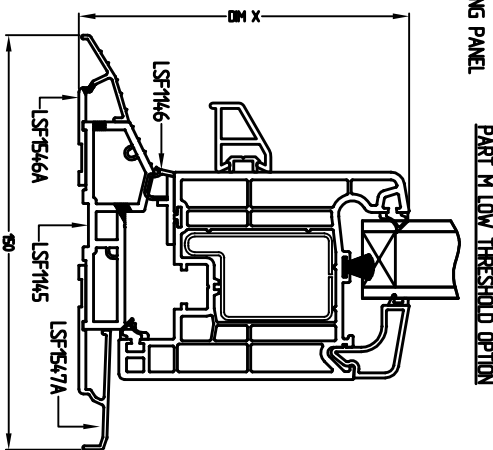

Inward Opening Residential Door with Mid Rail

DOUBLE GLAZED OPTION

DIMENSION 'X'

FRAME	DIM X
Main Frame (LSF 1020) with Door Sash Z (LSF 1018)	82mm
Large Main Frame (LSF 1006) with Door Sash Z (LSF 1018)	147mm

DIMENSION 'Y'

FRAME	DIM X
Low Threshold (LSF 1145) with Door Sash Z (LSF 1018)	118mm
Main Frame (LSF 1020) with Door Sash Z (LSF 1018)	82mm
Large Main Frame (LSF 1006) with Door Sash Z (LSF 1018)	147mm
Part M Low Threshold with Door Sash Z (LSF 1018)	120mm

Inward Opening Residential Door with Mid Rail

TRIPLE GLAZED OPTION

DIMENSION 'X'

FRAME	DIM X
Main Frame (LSF 1020) with Door Sash Z (LSF 1018)	82mm
Large Main Frame (LSF 1006) with Door Sash Z (LSF 1018)	147mm