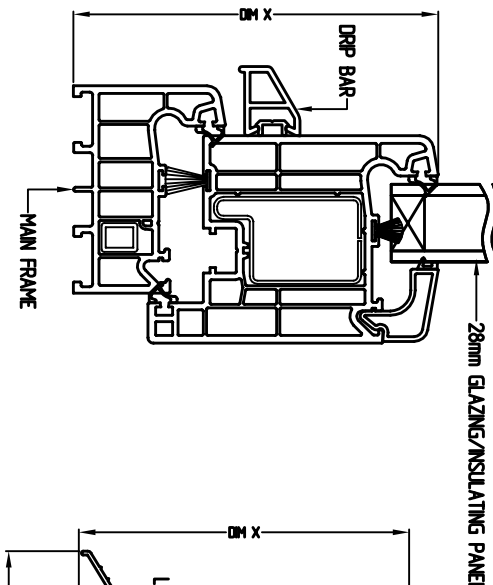

Inward Opening Residential Door with Mid Rail

DOUBLE GLAZED OPTION

DIMENSION 'X'

FRAME	DIM X
Main Frame (LSF 1020) with Door Sash Z (LSF 1018)	82mm
Large Main Frame (LSF 1006) with Door Sash Z (LSF 1018)	147mm

DIMENSION 'Y'

FRAME	DIM X
Low Threshold (LSF 1145) with Door Sash Z (LSF 1018)	118mm
Main Frame (LSF 1020) with Door Sash Z (LSF 1018)	82mm
Large Main Frame (LSF 1006) with Door Sash Z (LSF 1018)	147mm
Part M Low Threshold with Door Sash Z (LSF 1018)	120mm

Inward Opening Residential Door with Mid Rail

TRIPLE GLAZED OPTION

DIMENSION 'X'

FRAME	DIM X
Main Frame (LSF 1020) with Door Sash Z (LSF 1018)	82mm
Large Main Frame (LSF 1006) with Door Sash Z (LSF 1018)	147mm