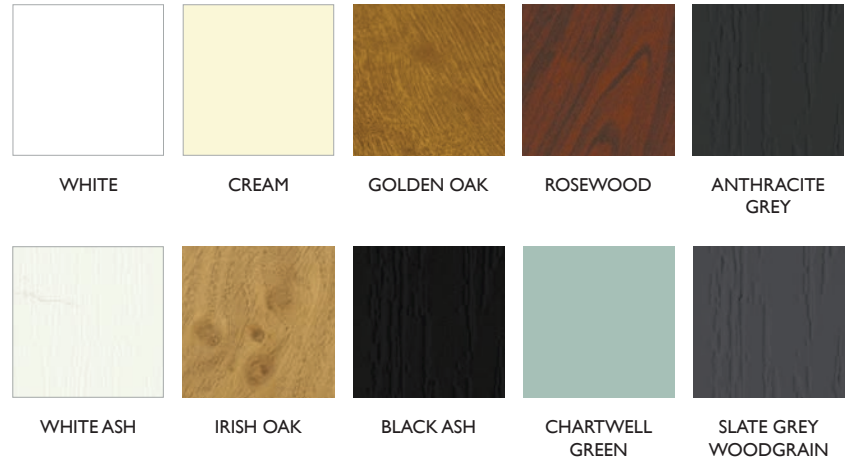

With a wide range of frame colours to choose from there is something to suit every style of property whether you want to match your existing decor, or make a stylish contrast.

Ultimate energy-efficiency, high-tech triple weather seals keeping you free from draughts, bringing you peace, quiet and warmth!

Whatever door you choose, you can be safe in the knowledge that it has been manufactured and presented to the highest quality.

French Doors Colour Options

Patio Doors Colour Options

Patio Doors in White

French Doors in Golden Oak