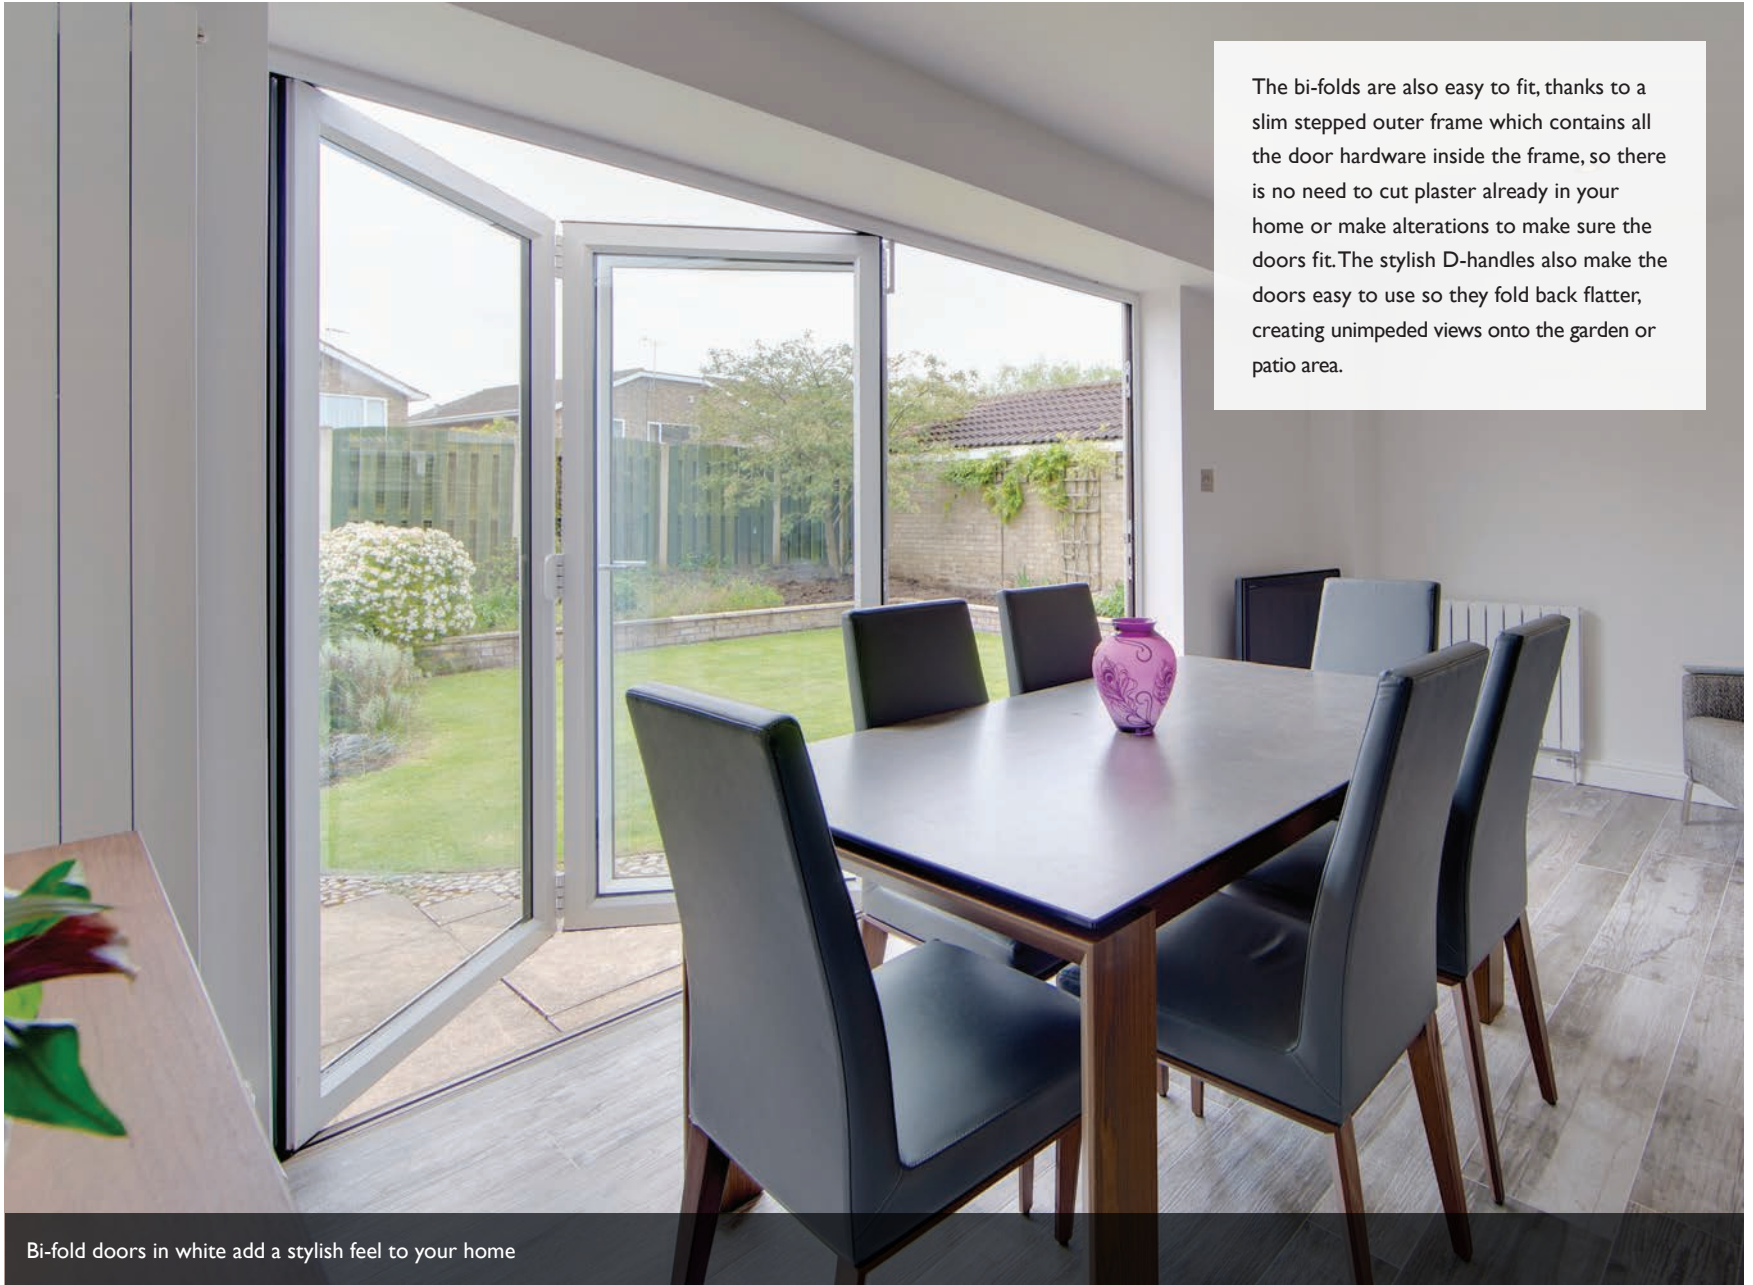

Open wide in the summer to bring the outdoors in and, when it's cold and wet outside, keep your home well-ventilated using the intelligent top-fixed tilting mechanism.

A choice of opening style combinations (single or multi-window panes) are available to suit the architecture of your home as well as decorative features such as clean-cut lines or a more decorative, traditional finish.

Bi-fold doors in white bring indoor and outdoor living together

The bi-folds are also easy to fit, thanks to a slim stepped outer frame which contains all the door hardware inside the frame, so there is no need to cut plaster already in your home or make alterations to make sure the doors fit. The stylish D-handles also make the doors easy to use so they fold back flatter, creating unimpeded views onto the garden or patio area.