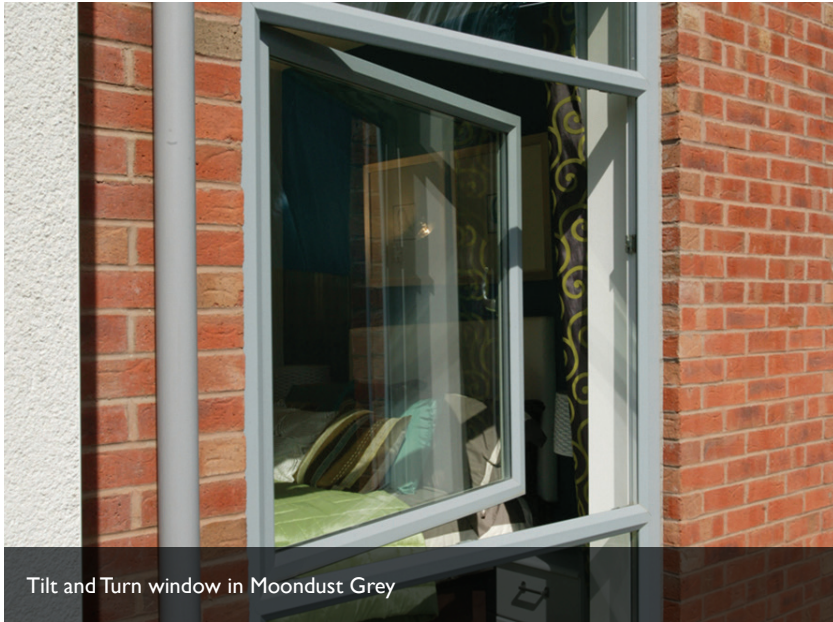

TILT AND TURN & REVERSIBLE WINDOWS

Tilt and Turn window in Moondust Grey

Tilt and Turn Windows

If you want to add a modern edge to your home or property, tilt and turn windows will instantly create a striking and sophisticated impression.

Tilt and turn windows make the most of their glass panels to let light and air flood in, for a bright and fresh environment. Keeping your windows clean and bright is easy, as the innovative mechanism offers wide side-opening for safe and simple cleaning from the inside of your home.

Open wide in the summer to bring the outdoors in and, when it's cold and wet outside, keep your home well-ventilated using the intelligent top-fixed tilting mechanism.

A choice of opening style combinations (single or multi-window panes) are available to suit the architecture of your home as well as decorative features such as clean-cut lines or a more decorative, traditional finish.