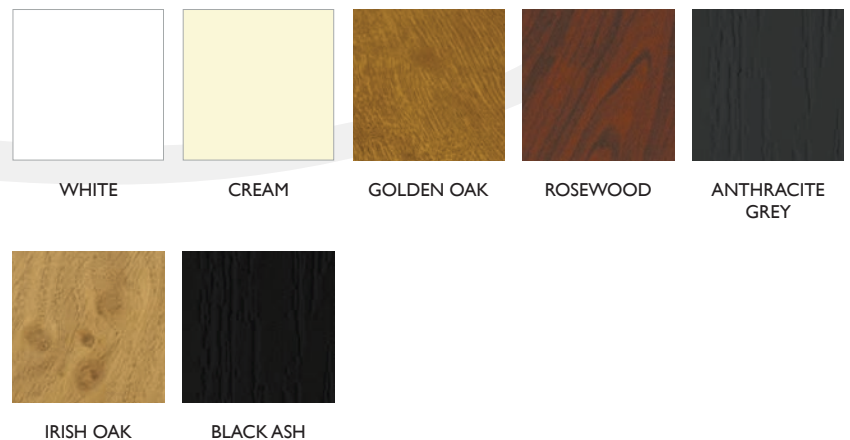

With a wide range of frame colours to choose from there is something to suit every style of property whether you want to match your existing decor, or make a stylish contrast.

Ultimate energy-efficiency, high-tech triple weather seals keeping you free from draughts, bringing you peace, quiet and warmth!

Whatever door you choose, you can be safe in the knowledge that it has been manufactured and presented to the highest quality.

French Doors Colour Options

Patio Doors Colour Options

Patio Doors in White

French Doors in Golden Oak