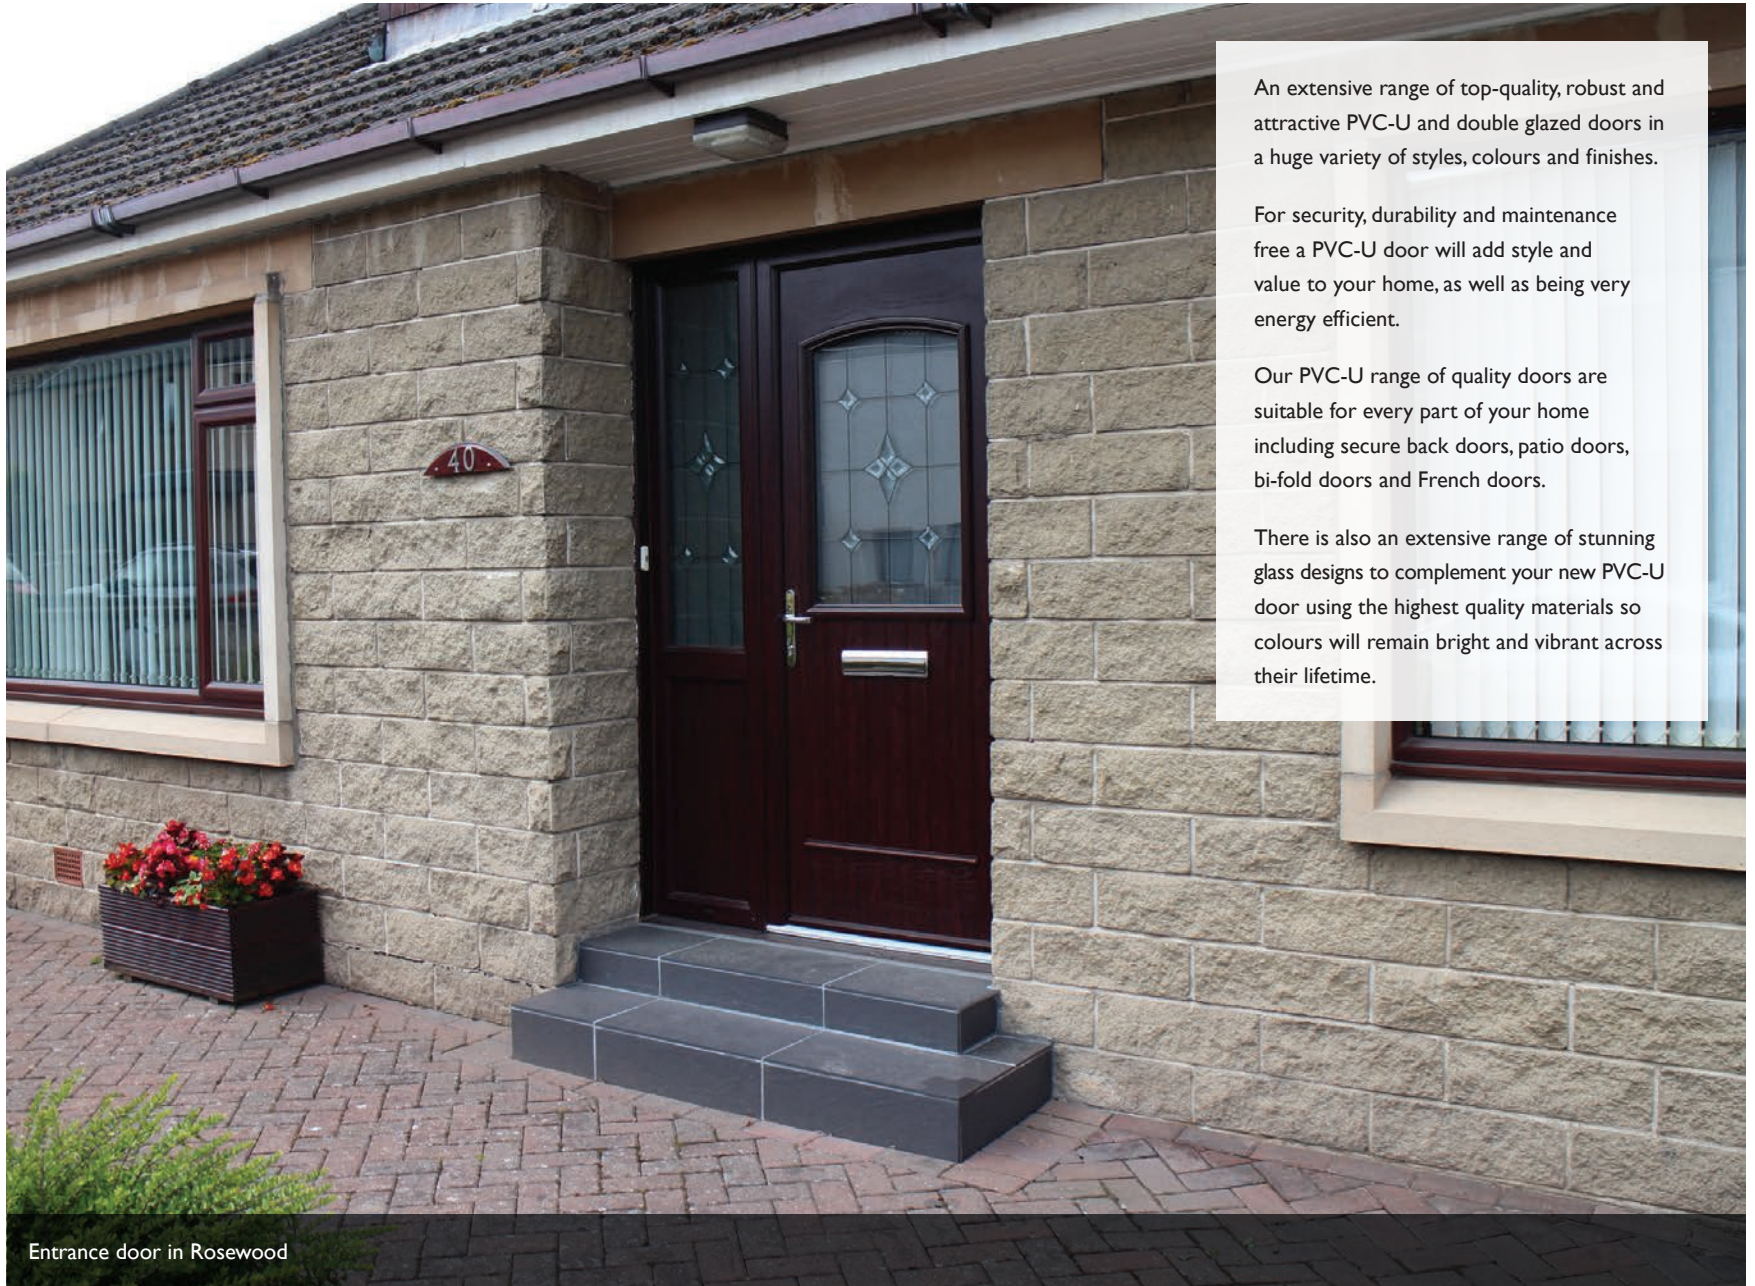

PVC-U DOORS

An extensive range of top-quality, robust and attractive PVC-U and double glazed doors in a huge variety of styles, colours and finishes.

For security, durability and maintenance free a PVC-U door will add style and value to your home, as well as being very energy efficient.

Our PVC-U range of quality doors are suitable for every part of your home including secure back doors, patio doors, bi-fold doors and French doors.

There is also an extensive range of stunning glass designs to complement your new PVC-U door using the highest quality materials so colours will remain bright and vibrant across their lifetime.

Entrance door in Rosewood